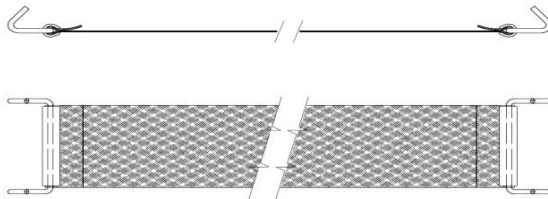

**ARTICLE:** ELASTIC WEBBING with hooks for sofa-bed

**WIDTH:** 50 mm. \ 60 mm. \ 80 mm.

**LENGHT:** based on the data provided by the customer ,the final lenght of the product, will be calculate by Intes in accordance of the article technical feature chosen

**WEBBING WITH SINGLE HOOK**

**WEBBING WITH 1 HOOK AND 1 RING**

**WEBBING WITH 1 MALE HOOK AND 1 FEMALE**

**WEBBING WITH 2 MALE HOOKS**

**WEBBING WITH DOUBLE HOOK**

**WEBBING WITH 2 HOOKS CLIP WOOD**

**COMPOSITION PRODUCT:**

Elastic Webbing Polypropylene 60% , Natural rubber 40%  
Metal components: FE