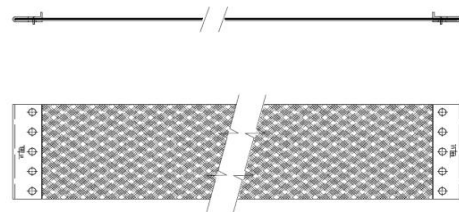

**ARTICLE:** ELASTIC WEBBING with hooks for sofa-bed

**WIDTH:** 50 mm. \ 60 mm. \ 80 mm.

**LENGHT:** based on the data provided by the customer ,the final lenght of the product, will be calculate by Intes in accordance of the article technical feature chosen

**WEBBING WITH SINGLE HOOK**

**WEBBING WITH 1 HOOK AND 1 RING**

**WEBBING WITH 1 MALE HOOK AND 1 FEMALE**

**WEBBING WITH 2 MALE HOOKS**

**WEBBING WITH DOUBLE HOOK**

**WEBBING WITH 2 HOOKS CLIP WOOD**

**COMPOSITION PRODUCT:**

Elastic Webbing Polypropylene 60% , Natural rubber 40%  
Metal components: FE