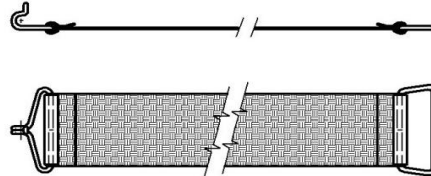

**ARTICLE:** ELASTIC WEBBING with hooks for sofa-bed

**WIDTH:** 50 mm. \ 60 mm. \ 80 mm.

**LENGHT:** based on the data provided by the customer ,the final lenght of the product, will be calculate by Intes in accordance of the article technical feature chosen

**WEBBING WITH SINGLE HOOK**

**WEBBING WITH 1 HOOK AND 1 RING**

**WEBBING WITH 1 MALE HOOK AND 1 FEMALE**

**WEBBING WITH 2 MALE HOOKS**

**WEBBING WITH DOUBLE HOOK**

**WEBBING WITH 2 HOOKS CLIP WOOD**

**COMPOSITION PRODUCT:**

Elastic Webbing Polypropylene 60% , Natural rubber 40%  
Metal components: FE