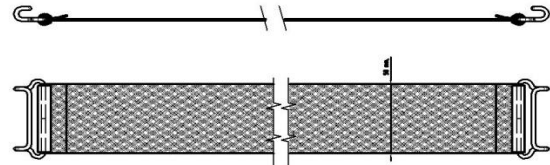

**ARTICLE:** ELASTIC WEBBING with hooks for sofa-bed

**WIDTH:** 50 mm. \ 60 mm. \ 80 mm.

**LENGHT:** based on the data provided by the customer ,the final lenght of the product, will be calculate by Intes in accordance of the article technical feature chosen

**WEBBING WITH SINGLE HOOK**

**WEBBING WITH 1 HOOK AND 1 RING**

**WEBBING WITH 1 MALE HOOK AND 1 FEMALE**

**WEBBING WITH 2 MALE HOOKS**

**WEBBING WITH DOUBLE HOOK**

**WEBBING WITH 2 HOOKS CLIP WOOD**

**COMPOSITION PRODUCT:**

Elastic Webbing Polypropylene 60% , Natural rubber 40%  
Metal components: FE