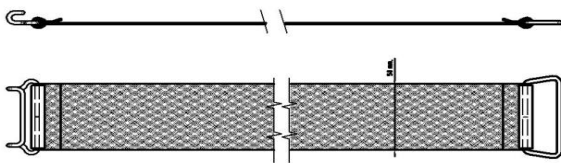

**ARTICLE:** ELASTIC WEBBING with hooks for sofa-bed

**WIDTH:** 50 mm. \ 60 mm. \ 80 mm.

**LENGHT:** based on the data provided by the customer ,the final lenght of the product, will be calculate by Intes in accordance of the article technical feature chosen

**WEBBING WITH SINGLE HOOK**

**WEBBING WITH 1 HOOK AND 1 RING**

**WEBBING WITH 1 MALE HOOK AND 1 FEMALE**

**WEBBING WITH 2 MALE HOOKS**

**WEBBING WITH DOUBLE HOOK**

**WEBBING WITH 2 HOOKS CLIP WOOD**

**COMPOSITION PRODUCT:**

Elastic Webbing Polypropylene 60% , Natural rubber 40%  
Metal components: FE