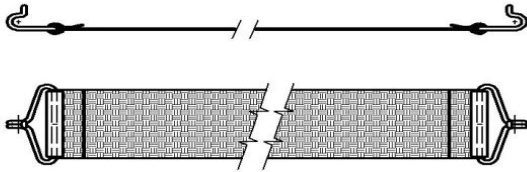

**ARTICLE:** ELASTIC WEBBING with hooks for sofa-bed

**WIDTH:** 50 mm. \ 60 mm. \ 80 mm.

**LENGHT:** based on the data provided by the customer ,the final lenght of the product, will be calculate by Intes in accordance of the article technical feature chosen

**WEBBING WITH SINGLE HOOK**

**WEBBING WITH 1 HOOK AND 1 RING**

**WEBBING WITH 1 MALE HOOK AND 1 FEMALE**

**WEBBING WITH 2 MALE HOOKS**

**WEBBING WITH DOUBLE HOOK**

**WEBBING WITH 2 HOOKS CLIP WOOD**

**COMPOSITION PRODUCT:**

Elastic Webbing Polypropylene 60% , Natural rubber 40%  
Metal components: FE